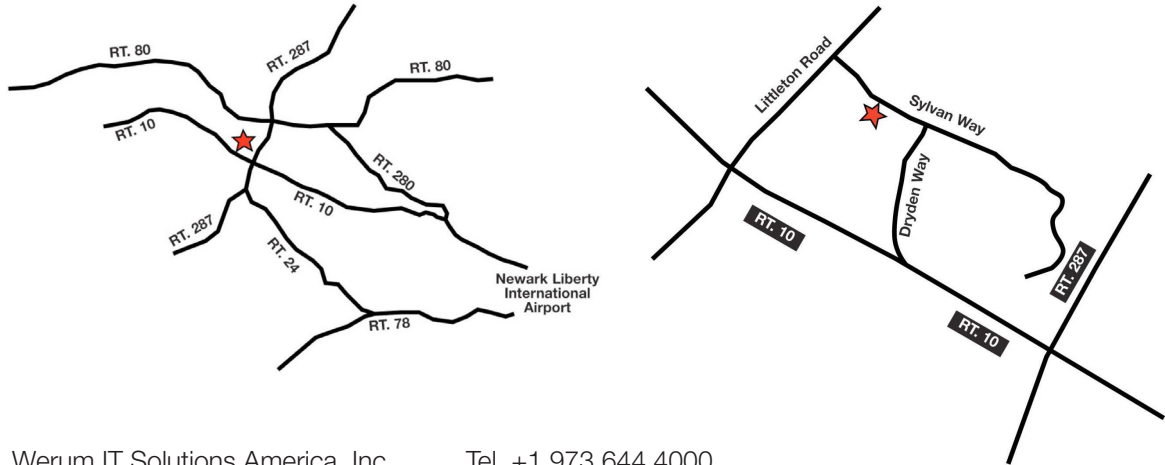

How to get to Werum's headquarters in Parsippany

Werum IT Solutions America, Inc.
5 Sylvan Way, 2nd Floor
Parsippany, NJ 07054

Tel. +1 973 644 4000
Fax +1 973 644 4600
info@werum-america.com

This is, how you can find us:

From Route 80

Take Route 80 West to Exit 43A – 287 South, bear left towards Morristown. Take to exit 39B – Route 10 West toward Dover. Take Dryden Way ramp toward Ridgedale Avenue/Cedar Knolls. Take Dryden Way and make a left onto Sylvan way. 3rd Building on left is Werum America.

Take Route 80 West to Exit 42A – Route 202 toward Morris Plains/Parsippany. Merge onto Littleton Road/Route 202 South toward Morris Plains. Go down 1 miles, make a left onto Sylvan Way. 5 Sylvan Way will be the 4th building on your right.

From Newark Liberty Airport

Take Route 78 West 8.8 miles to Route 24 west. Take Route 24 for 9.8 miles to 287 North exit. Take Route 287 North 1.3 miles to exit 39 – Route 10 West. Take Route 10 West 1.1 miles to Dryden Way. Take Dryden Way and make a left onto Sylvan way. 3rd Building on left is Werum America.

From Route 10

Route 10 East to Dryden Way. Take Dryden way 1 mile and make a left onto Sylvan Way. 3rd Building on left is Werum America.

Route 10 West to Dryden Way. Take Dryden way 1 mile and make a left onto Sylvan Way. 3rd Building on left is Werum America.

From Route 287

Take Route 287 North to Exit 39 – Route 10 West. Take Route 10 West 1.1 miles to Dryden way. Take Dryden Way and make a left onto Sylvan way. 3rd Building on left is Werum America.

Take Route 287 South to Exit 39B – Route 10 West. Take Route 10 West .7 miles to Dryden Way. Take Dryden Way and make a left onto Sylvan Way. 3rd Building on left is Werum America.